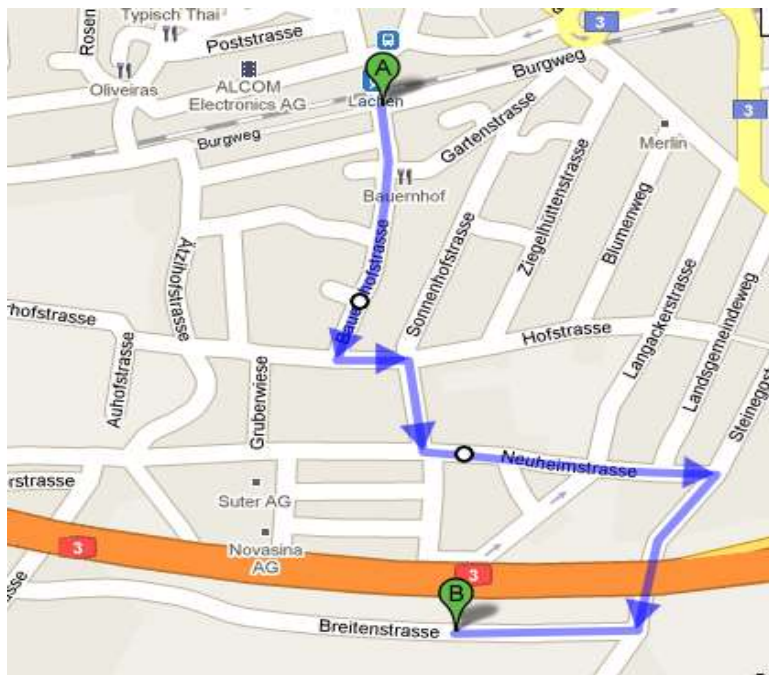

Arriving by train

Acuitas nearest train station is LACHEN, which is on main line Zürich-Ziegelbrücke

From Train Station LACHEN

- While taking a TAXI

We are located about 3minutes from the station LACHEN

Acuitas AG

Breitenstrasse 39

CH-8852 Altendorf

TEL: +41 55 617 00 11

WGS84: N47 11' 06" / E008 51'15"

- While taking a WALKING

We are located about 12 minutes from the station LACHEN

Walking from the (A) train station to (B) the Acuitas AG

Or do not hesitate to give us a call to get picked up!

A Bauernhofstrasse

1. Head south on Bauernhofstrasse toward Gartenstrasse
 About 4 mins

go 260 m
 total 260 m

2. Turn left at Hofstrasse
 About 1 min

go 63 m
 total 350 m

3. Turn right at Sonnenhofstrasse
 About 1 min

go 93 m
 total 400 m

4. Turn left at Neuheimstrasse
 About 3 mins

go 260 m
 total 700 m

5. Turn right at Steineggstrasse
 About 2 mins

go 180 m
 total 850 m